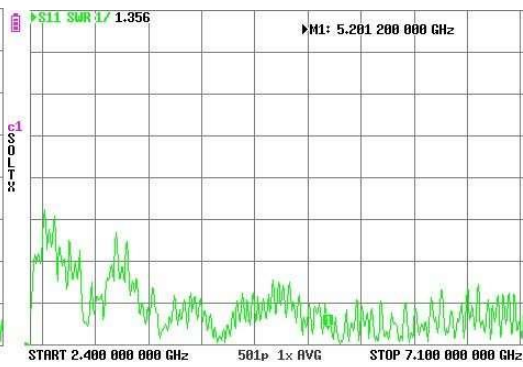

150 Shark Antenna

For VW/Skoda/Cupra/ID Models - TETRA / 5G / 2xWLAN-P and
active GPS / GLONASS / GALILEO

ANTENNA TYPE	<p>Roof mounted camouflage shark antenna for new models of VW, Seat and Skoda. Integrated $\frac{1}{4}$ Lambda TETRA, 5G, 2xWLAN-P and active GPS</p> <ul style="list-style-type: none"> * Design fits to all Volkswagen models and to other car manufacturer * Simple installation * Full range of mobile frequencies up to 5G * 2xWLAN-P * NON-CORROSIVE
<p>TETRA antenna part: ANTENNA TYPE POLARISATION EMISSION FREQUENCY VSWR IMPEDANCE GAIN (dBi) MAX POWER</p>	<p>Omnidirectional $\frac{1}{4}\lambda$ Mobile Antenna (inside)</p> <p>Vertical Omnidirectional 380-410 MHz 1.5 ÷ 2.5 with matching box Nom. 50 Ω 2.1 dBi 12 Watt</p>
<p>GPS antenna part: ANTENNA TYPE POLARISATION FREQUENCY BANDWIDTH VSWR IMPEDANCE GAIN (LNA) CURRENT ABSORTION GAIN PATCH ANTENNA NOISE FIG. POWER SUPPLY</p>	<p>Active ceramic patch antenna on PCB</p> <p>RHC (Right Hand Circular) 1580 MHz ± 28 MHz < 2 Nom. 50 Ω Nom. 26 dB ± 3 at 3.0 V 13 ± 2 mA at 3.0 V 1 dB <1.5 dB + 2,7 - 5,1 VDC (10-30 mA)</p>
<p>5G Antenna: FREQUENCY IMPEDANCE POLARISATION GAIN (dBi) VSWR INSTALLATION CABLE</p>	<p>MHz: 617-960 / 1710-2700 / 3400-6000 Nom. 50 Ω Vertical 5G 2 – 4.5 dB 1.4 ÷ 5 5.00m suggested</p>
<p>WLAN-P Antenna: FREQUENCY IMPEDANCE POLARISATION GAIN (dBi)</p>	<p>2400-2490 / 5200-7200 MHz Nom. 50 Ω Vertical 2 – 4.5</p>

Tetra with matching box

Curve 5G/LTE

SWR WLAN

Gain GPS/GLONASS/GALILEO