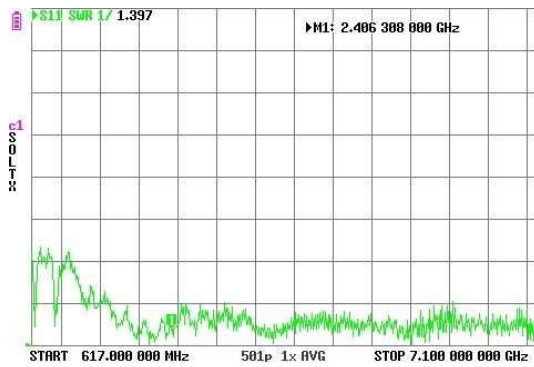

Curve 5G/LTE