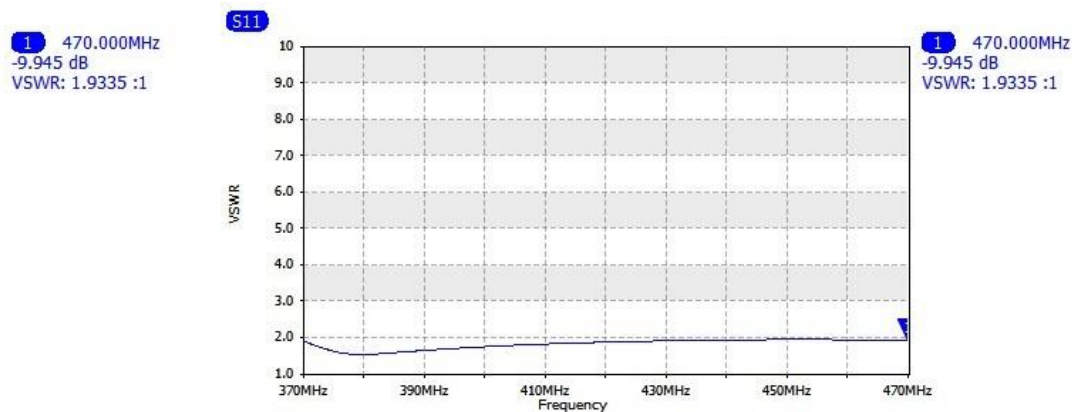

DIMENSIONS	174 x 90 x 84 mm
HIGHT ABOVE ROOF	Approx. 50 mm
MOUNTING HOLE	Ø 19 mm
MATERIALS	Aluminium Alloy Nikel plated, Cover PA6 Gasket Arnitel TL380 and steel
WEIGHT	400 gr.
BUILD-IN DEPTH	Approx. 20 mm
TEMPERATURRANGE (GPS)	-35°C - 85°C -30°C - 80°C
CABLE / CONNECTOR	GPS: 0,30 m RG316 Fakra (m) C connector (blue) 5G: 0,30 m RG316 Fakra (m) D connector (red) WLAN: 2x 0,30 m RG316 Fakra (m) I connector (beige) Comm: 0,30 m RG316 Fakra (m) Z connector (uni)

Tetra

5G/LTE

WLAN