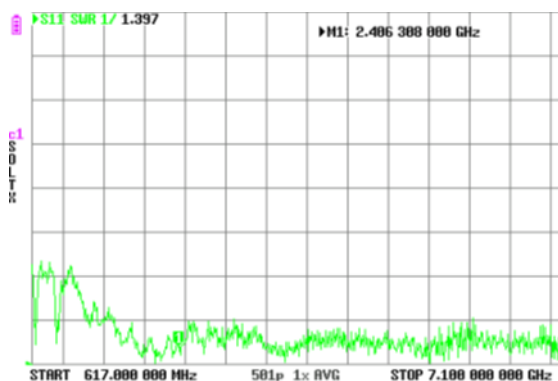

DIMENSIONS	174 x 90 x 84 mm
HIGHT ABOVE ROOF	Approx. 50 mm
MOUNTING HOLE	Ø 19 mm
MATERIALS	Aluminium Alloy Nikel plated, Cover PA6 Gasket Arnitel TL380 and steel
WEIGHT	400 gr.
BUILD-IN DEPTH	Approx. 20 mm
TEMPERATURRANGE (GPS)	-35°C - 85°C -30°C - 80°C
CABLE / CONNECTOR	GPS: 0,30 m RG316 Fakra (m) C connector (blue) 5G: 0,30 m RG316 Fakra (m) D connector (red) WLAN: 2x 0,30 m RG316 Fakra (m) I connector (beige) Comm: 0,30 m RG316 Fakra (m) Z connector (uni)

Tetra

5G/LTE

WLAN