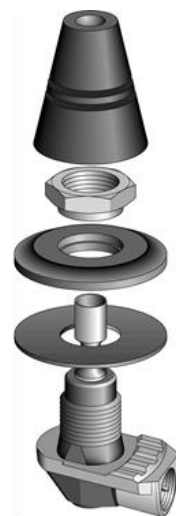

70 Base

MOUNT TYPE	Roof / wing mount with fixed cable * NON-CORROSIVE * TILTABLE (30 ° in all directions)
FREQUENCY	0-2500 MHz
IMPEDANCE	Nom. 50 Ohm
COLOUR	Black
DIMENSIONS	Ø 33 mm x 40 mm
HIGHT ABOVE ROOF	30 mm
MOUNTING-HOLE	Ø 13 mm (mounting from inside) Ø 19 mm (mounting from outside)
MATERIAL	ABS, POM, PE and brass
BUILD-IN DEPTH	10 mm
CONNECTION TO ANTENNA WHIP	M5
CABLE / CONNECTOR	70/F-3 3m RG58C/U cable 70/F-3 3m RG58C/U cable + FME (f) 70/F-5 5m RG58C/U cable 70/F-5 5m RG58C/U cable + FME (f)