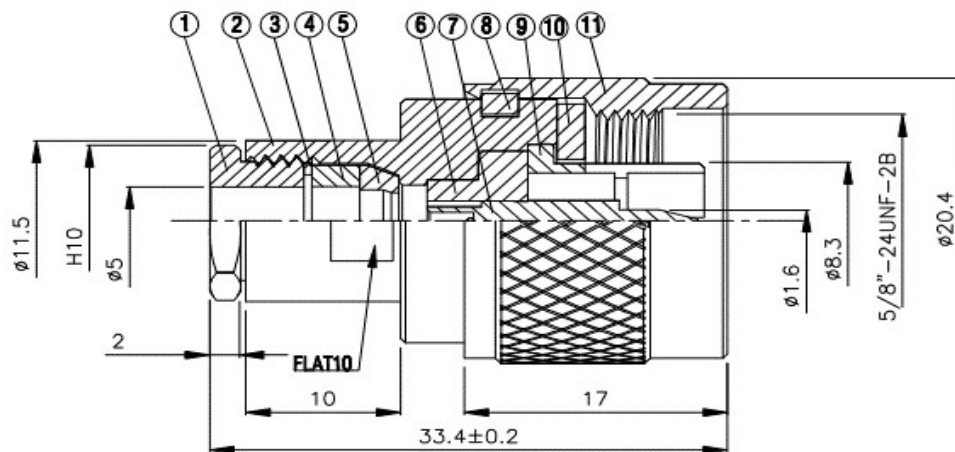

N-601

N Lötstecker / RG58, RF195, HF50

NO	DESCRIPTION	MATERIAL	Q' TY	FINISH
1	NUT	BRASS	1	NICKEL
2	BODY 1	BRASS	1	NICKEL
3	WASHER 1	BRASS	1	NICKEL
4	RUBBER	SI RUBBER	1	RUBBER
5	WASHER 2	BRASS	1	NICKEL
6	INSULATION	TEFLON	1	TEFLON
7	PIN	BRASS	1	GOLD
8	WASHER 3	BRASS	1	NICKEL
9	BODY 2	BRASS	1	RUBBER
10	RUBBER	SI RUBBER	1	RUBBER
11	BODY 3	BRASS	1	NICKEL