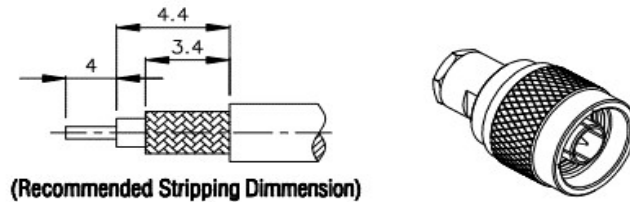

N-601

N Lötstecker / RG58, RF195, HF50

NO	DESCRIPTION	MATERIAL	Q' TY	FINISH
1	NUT	BRASS	1	NICKEL
2	BODY 1	BRASS	1	NICKEL
3	WASHER 1	BRASS	1	NICKEL
4	RUBBER	SI RUBBER	1	RUBBER
5	WASHER 2	BRASS	1	NICKEL
6	INSULATION	TEFLON	1	TEFLON
7	PIN	BRASS	1	GOLD
8	WASHER 3	BRASS	1	NICKEL
9	BODY 2	BRASS	1	RUBBER
10	RUBBER	SI RUBBER	1	RUBBER
11	BODY 3	BRASS	1	NICKEL