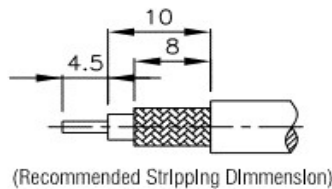

N-605-F

N Einbaubuchse 4-Loch, 18.2mm crimp / RG213, RF400

NO	DESCRIPTION	MATERIAL	Q' TY	FINISH
1	BODY 1	BRASS	1	NICKEL
2	INSULATION	TEFLON	1	TEFLON
3	BODY 2	BRASS	1	NICKEL
4	PIN	BRASS	1	GOLD
5	RING	BRASS	1	NICKEL