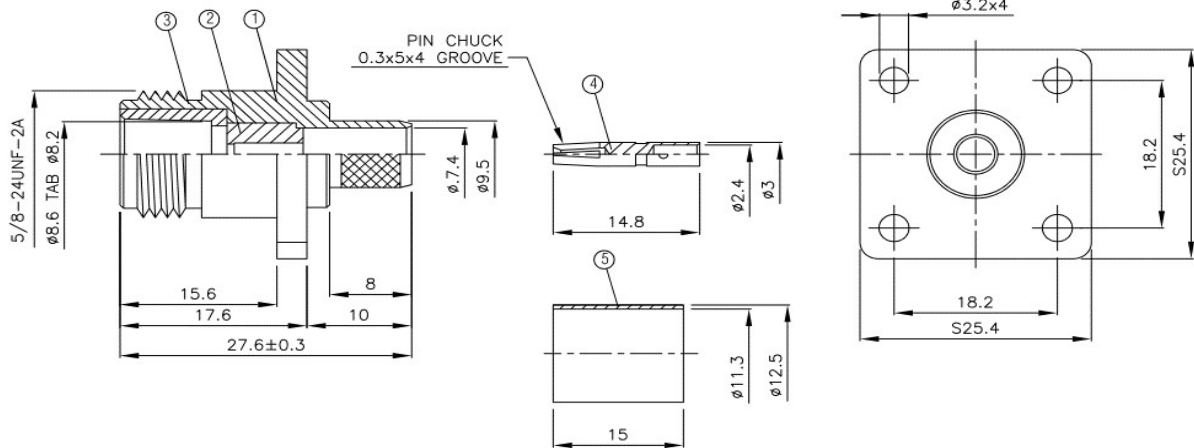

N-605-F

N Einbaubuchse 4-Loch, 18.2mm crimp / RG213, RF400

NO	DESCRIPTION	MATERIAL	Q' TY	FINISH
1	BODY 1	BRASS	1	NICKEL
2	INSULATION	TEFLON	1	TEFLON
3	BODY 2	BRASS	1	NICKEL
4	PIN	BRASS	1	GOLD
5	RING	BRASS	1	NICKEL