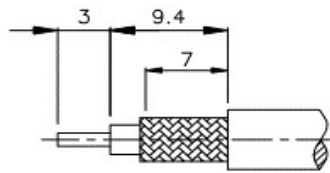

N-608

N Stecker crimp / Super-Low-Loss

NO	DESCRIPTION	MATERIAL	Q'TY	FINISH
1	BODY 1	BRASS	1	NICKEL
2	INSULATION	TEFLON	1	TEFLON
3	BODY 2	BRASS	1	NICKEL
4	WASHER	BRASS	1	NICKEL
5	GASKET	RUBBER	1	RUBBER
6	BODY 2	BRASS	1	NICKEL
7	RING	BRASS	1	NICKEL
8	PIN	BRASS	1	GOLD