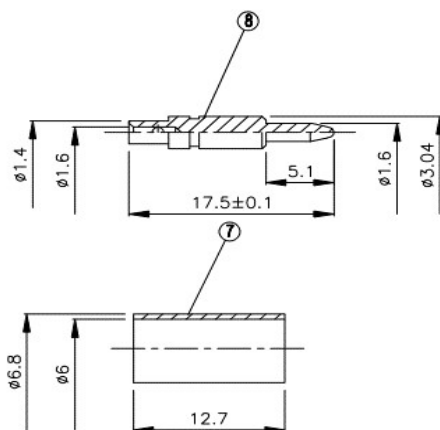

N-608

N Stecker crimp / Super-Low-Loss

NO	DESCRIPTION	MATERIAL	Q'TY	FINISH
1	BODY 1	BRASS	1	NICKEL
2	INSULATION	TEFLON	1	TEFLON
3	BODY 2	BRASS	1	NICKEL
4	WASHER	BRASS	1	NICKEL
5	GASKET	RUBBER	1	RUBBER
6	BODY 2	BRASS	1	NICKEL
7	RING	BRASS	1	NICKEL
8	PIN	BRASS	1	GOLD