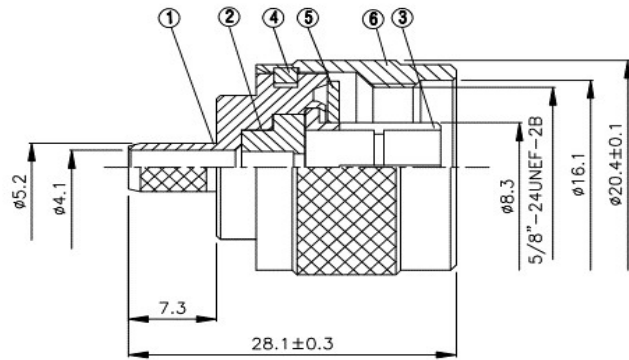

N-608

N Stecker crimp / Super-Low-Loss

NO	DESCRIPTION	MATERIAL	Q'TY	FINISH
1	BODY 1	BRASS	1	NICKEL
2	INSULATION	TEFLON	1	TEFLON
3	BODY 2	BRASS	1	NICKEL
4	WASHER	BRASS	1	NICKEL
5	GASKET	RUBBER	1	RUBBER
6	BODY 2	BRASS	1	NICKEL
7	RING	BRASS	1	NICKEL
8	PIN	BRASS	1	GOLD