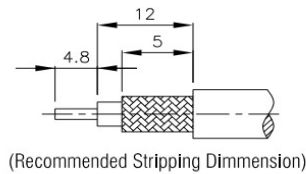

N-609-A

N Stecker crimp / RG174, RG316

NO	DESCRIPTION	MATERIAL	Q' TY	FINISH
1	BODY 1	BRASS	1	NICKEL
2	NUT	BRASS	1	NICKEL
3	BODY 2	BRASS	1	NICKEL
4	INSULATION 1	TEFLON	1	TEFLON
5	INSULATION 2	TEFLON	1	TEFLON
6	WASHER	PH.BRONZE	1	NICKEL
7	GASKET	SI RUBBER	1	NICKEL
8	BODY 3	BRASS	1	NICKEL
9	BODY 4	BRASS	1	NICKEL
10	PIN	BRASS	1	GOLD
11	RING	BRASS	1	NICKEL