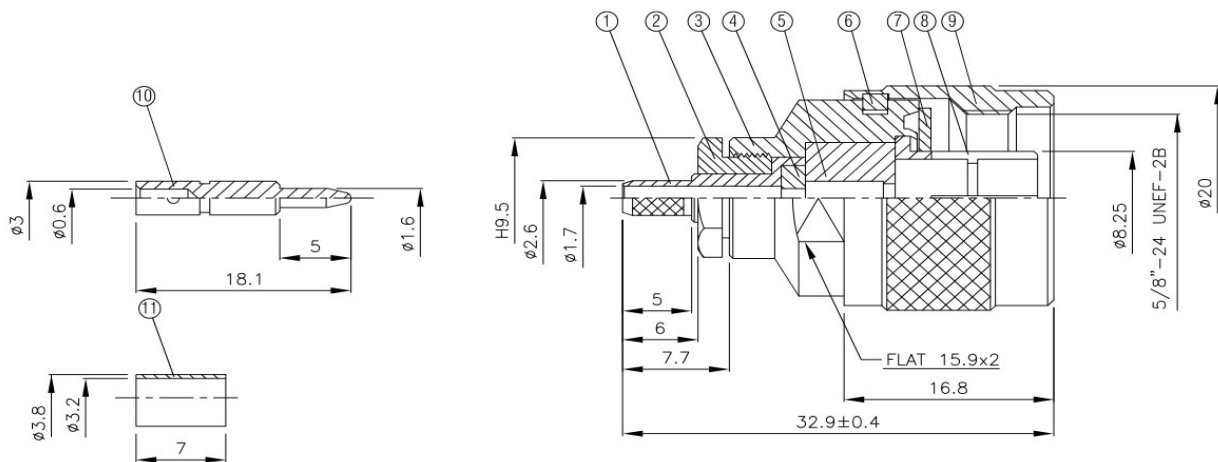

N-609-A

N Stecker crimp / RG174, RG316

NO	DESCRIPTION	MATERIAL	Q' TY	FINISH
1	BODY 1	BRASS	1	NICKEL
2	NUT	BRASS	1	NICKEL
3	BODY 2	BRASS	1	NICKEL
4	INSULATION 1	TEFLON	1	TEFLON
5	INSULATION 2	TEFLON	1	TEFLON
6	WASHER	PH.BRONZE	1	NICKEL
7	GASKET	SI RUBBER	1	NICKEL
8	BODY 3	BRASS	1	NICKEL
9	BODY 4	BRASS	1	NICKEL
10	PIN	BRASS	1	GOLD
11	RING	BRASS	1	NICKEL