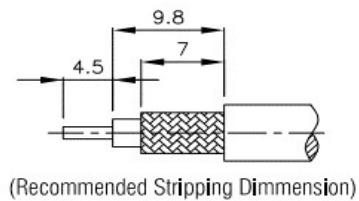

N-615-F

N Einbaustecker 4-Loch, 18.2mm crimp / RG213, RG214

NO	DESCRIPTION	MATERIAL	Q'TY	FINISH
1	BODY 1	BRASS	1	NICKEL
2	INSULATION	TEFLON	1	TEFLON
3	PIN	BRASS	1	GOLD
4	BODY 2	BRASS	1	NICKEL
5	WASHER	BRASS	1	NICKEL
6	GASKET	SI RUBBER	1	RUBBER
7	SHELL	BRASS	1	NICKEL
8	RING	BRASS	1	NICKEL