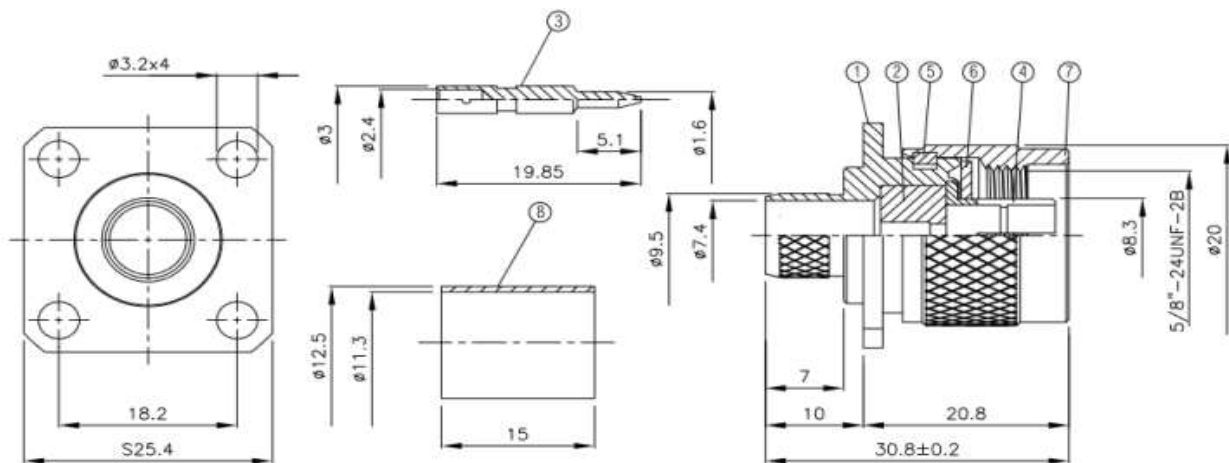

N-615-F

N Einbaustecker 4-Loch, 18.2mm crimp / RG213, RG214

NO	DESCRIPTION	MATERIAL	Q'TY	FINISH
1	BODY 1	BRASS	1	NICKEL
2	INSULATION	TEFLON	1	TEFLON
3	PIN	BRASS	1	GOLD
4	BODY 2	BRASS	1	NICKEL
5	WASHER	BRASS	1	NICKEL
6	GASKET	SI RUBBER	1	RUBBER
7	SHELL	BRASS	1	NICKEL
8	RING	BRASS	1	NICKEL