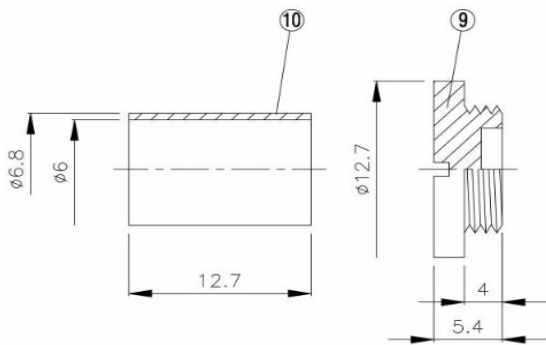

## N Winkelstecker crimp / Super-Low-Loss

NO	DESCRIPTION	MATERIAL	Q' TY	FINISH
1	BODY 1	BRASS	1	NICKEL
2	PIN	BRASS	1	GOLD
3	INSULATION	TEFLON	1	TEFLON
4	WASHER	PH.BRONZE	1	NICKEL
5	GASKET	SI RUBBER	1	RUBBER
6	BODY 2	BRASS	1	NICKEL
7	BODY 3	BRASS	1	NICKEL
8	BODY 4	BRASS	1	NICKEL
9	WASHER	BRASS	1	NICKEL
10	RING	BRASS	1	NICKEL