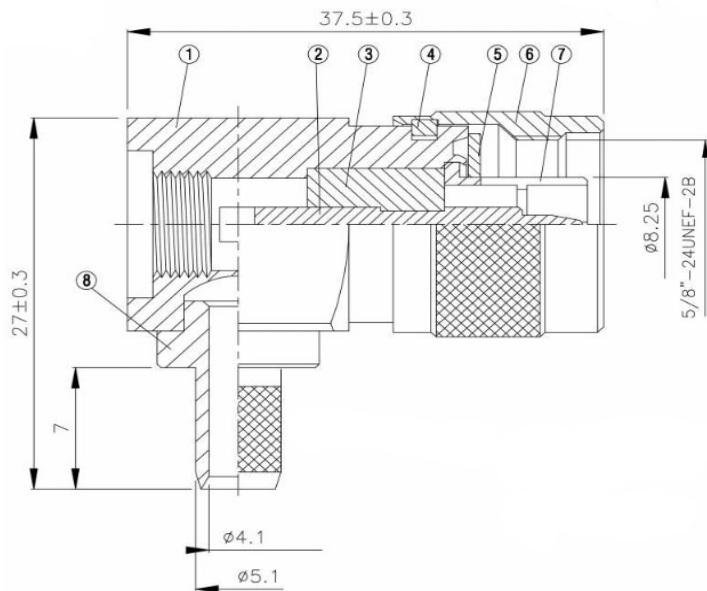

# N-618

## N Winkelstecker crimp / Super-Low-Loss

NO	DESCRIPTION	MATERIAL	Q' TY	FINISH
1	BODY 1	BRASS	1	NICKEL
2	PIN	BRASS	1	GOLD
3	INSULATION	TEFLON	1	TEFLON
4	WASHER	PH.BRONZE	1	NICKEL
5	GASKET	SI RUBBER	1	RUBBER
6	BODY 2	BRASS	1	NICKEL
7	BODY 3	BRASS	1	NICKEL
8	BODY 4	BRASS	1	NICKEL
9	WASHER	BRASS	1	NICKEL
10	RING	BRASS	1	NICKEL