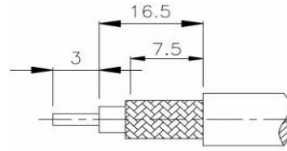

## N Winkelstecker crimp / Super-Low-Loss

NO	DESCRIPTION	MATERIAL	Q' TY	FINISH
1	BODY 1	BRASS	1	NICKEL
2	PIN	BRASS	1	GOLD
3	INSULATION	TEFLON	1	TEFLON
4	WASHER	PH.BRONZE	1	NICKEL
5	GASKET	SI RUBBER	1	RUBBER
6	BODY 2	BRASS	1	NICKEL
7	BODY 3	BRASS	1	NICKEL
8	BODY 4	BRASS	1	NICKEL
9	WASHER	BRASS	1	NICKEL
10	RING	BRASS	1	NICKEL