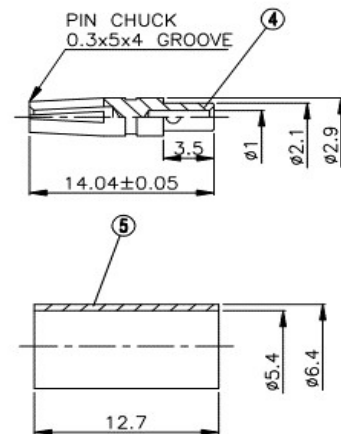

N-620

N Kupplung crimp / RG58, RF195, HF50

| NO | DESCRIPTION | MATERIAL | Q'TY | FINISH |
|----|-------------|----------|------|--------|
| 1 | BODY 1 | BRASS | 1 | NICKEL |
| 2 | INSULATION | TEFLON | 1 | TEFLON |
| 3 | BODY 2 | BRASS | 1 | NICKEL |
| 4 | PIN | BRASS | 1 | GOLD |
| 5 | RING | BRASS | 1 | NICKEL |