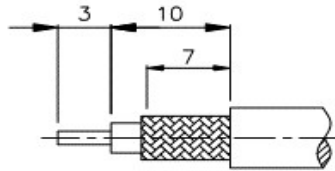

N-620

N Kupplung crimp / RG58, RF195, HF50

| NO | DESCRIPTION | MATERIAL | Q'TY | FINISH |
|----|-------------|----------|------|--------|
| 1 | BODY 1 | BRASS | 1 | NICKEL |
| 2 | INSULATION | TEFLON | 1 | TEFLON |
| 3 | BODY 2 | BRASS | 1 | NICKEL |
| 4 | PIN | BRASS | 1 | GOLD |
| 5 | RING | BRASS | 1 | NICKEL |