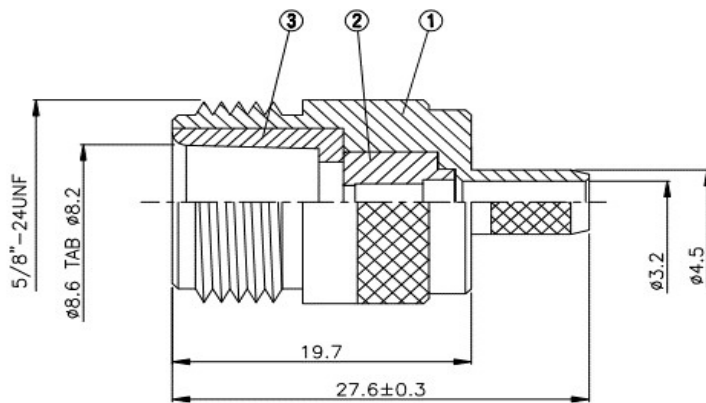

N-620

N Kupplung crimp / RG58, RF195, HF50

| NO | DESCRIPTION | MATERIAL | Q'TY | FINISH |
|----|-------------|----------|------|--------|
| 1 | BODY 1 | BRASS | 1 | NICKEL |
| 2 | INSULATION | TEFLON | 1 | TEFLON |
| 3 | BODY 2 | BRASS | 1 | NICKEL |
| 4 | PIN | BRASS | 1 | GOLD |
| 5 | RING | BRASS | 1 | NICKEL |