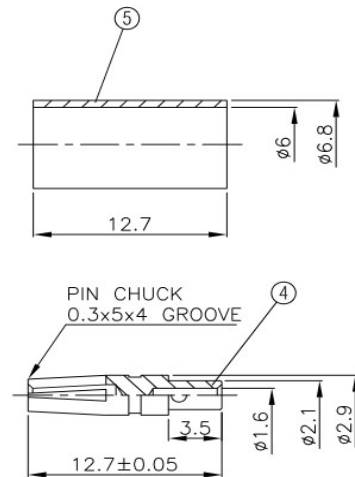

N-621

N Kupplung crimp / Super-Low-Loss

NO	DESCRIPTION	MATERIAL	Q' TY	FINISH
1	BODY 1	BRASS	1	NICKEL
2	INSULATION	TEFLON	1	TEFLON
3	BODY 2	BRASS	1	NICKEL
4	PIN	BRASS	1	GOLD
5	RING	BRASS	1	NICKEL