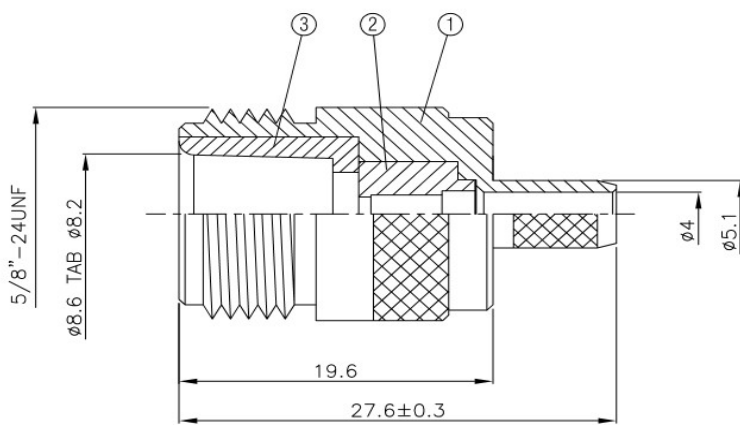

N-621

N Kupplung crimp / Super-Low-Loss

NO	DESCRIPTION	MATERIAL	Q' TY	FINISH
1	BODY 1	BRASS	1	NICKEL
2	INSULATION	TEFLON	1	TEFLON
3	BODY 2	BRASS	1	NICKEL
4	PIN	BRASS	1	GOLD
5	RING	BRASS	1	NICKEL