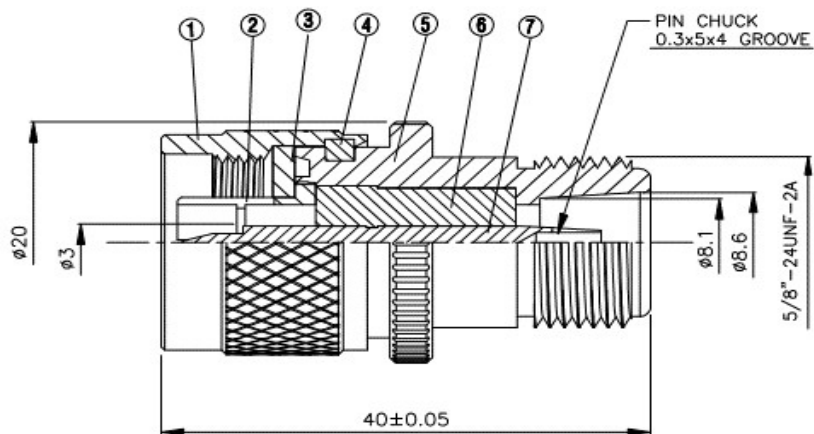

# N-624 N Stecker-Kupplung

NO	DESCRIPTION	MATERIAL	Q' TY	FINISH
1	BODY 1	BRASS	1	NICKEL
2	BODY 2	BRASS	1	NICKEL
3	GASKET	SI RUBBER	1	RUBBER
4	WASHER 3	PH.BRONZE	1	NICKLE
5	BODY 3	BRASS	1	NICKEL
6	INSULATION	TEFLON	1	TEFLON
7	PIN	BRASS	1	GOLD