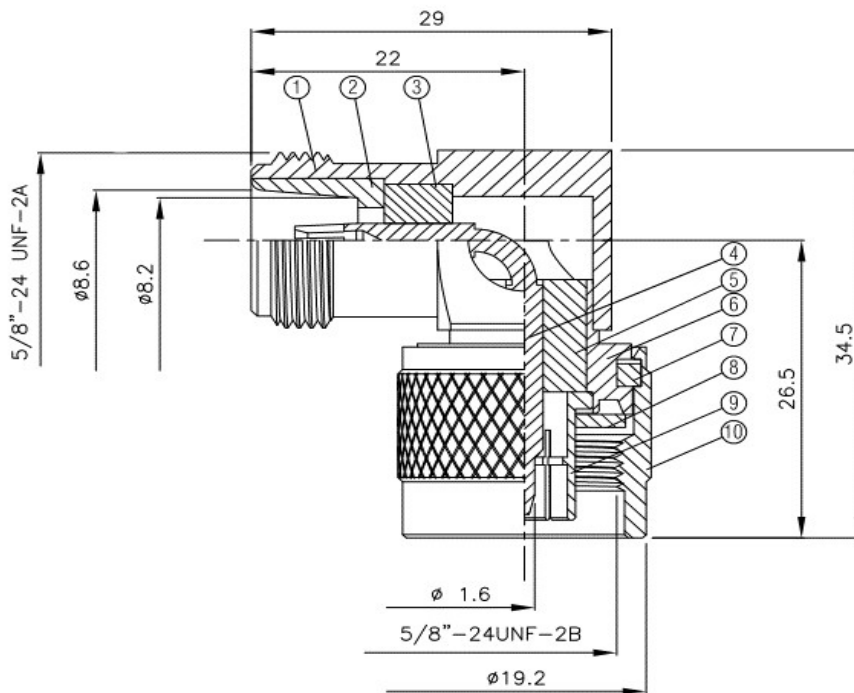

N-627

N Winkelstecker-Kupplung

NO	DESCRIPTION	MATERIAL	Q'TY	FINISH
1	BODY 1	BRASS	1	NICKEL
2	BODY 2	BRASS	1	NICKEL
3	INSULATION 1	TEFLON	1	TEFLON
4	PIN	BRASS	1	GOLD
5	INSULATION 2	TEFLON	1	TEFLON
6	BODY 3	BRASS	1	NICKEL
7	WASHER	PH.BRONZE	1	NICKEL
8	GASKET	SI RUBBER	1	RUBBER
9	BODY 4	BRASS	1	NICKEL
10	BODY 5	BRASS	1	NICKEL