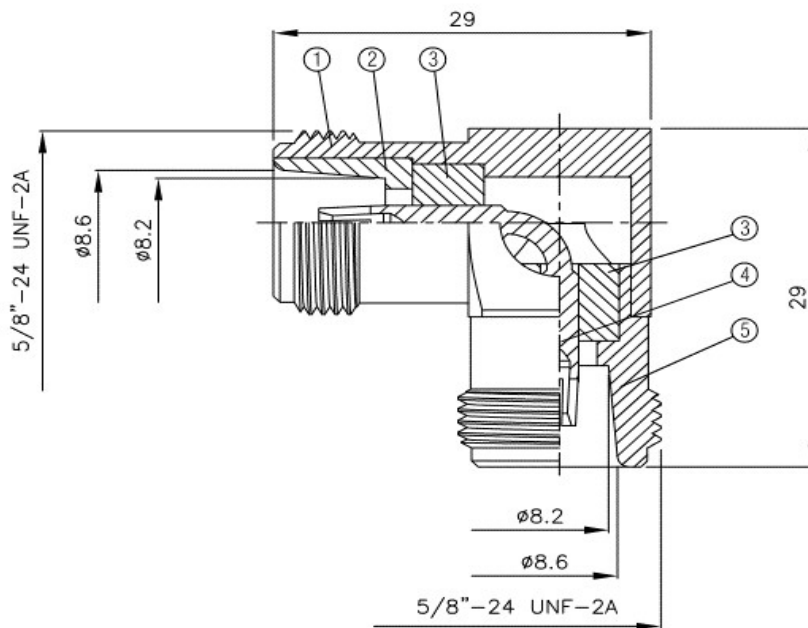

N-630 N Winkel Doppelkupplung

NO	DESCRIPTION	MATERIAL	Q' TY	FINISH
1	BODY 1	BRASS	1	NICKEL
2	BODY 2	BRASS	1	NICKEL
3	INSULATION	TEFLON	2	TEFLON
4	PIN	BRASS	1	GOLD
5	BODY 3	BRASS	1	NICKEL