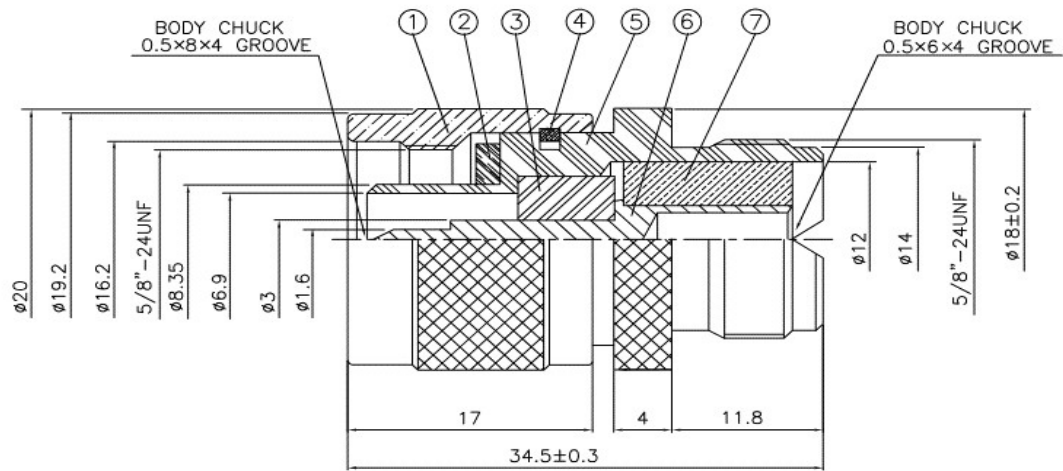

N-639

N Stecker / UHF Kupplung

NO	DESCRIPTION	MATERIAL	Q'TY	FINISH
1	SHELL	BRASS	1	NICKEL
2	GASKET	SI RUBBER	1	RUBBER
3	INSULATION	DELFIN	1	DELFIN
4	WASHER	BRASS	1	NICKEL
5	BODY	BRASS	1	NICKEL
6	PIN	BRASS	1	GOLD
7	INSULATION	DELFIN	1	DELFIN