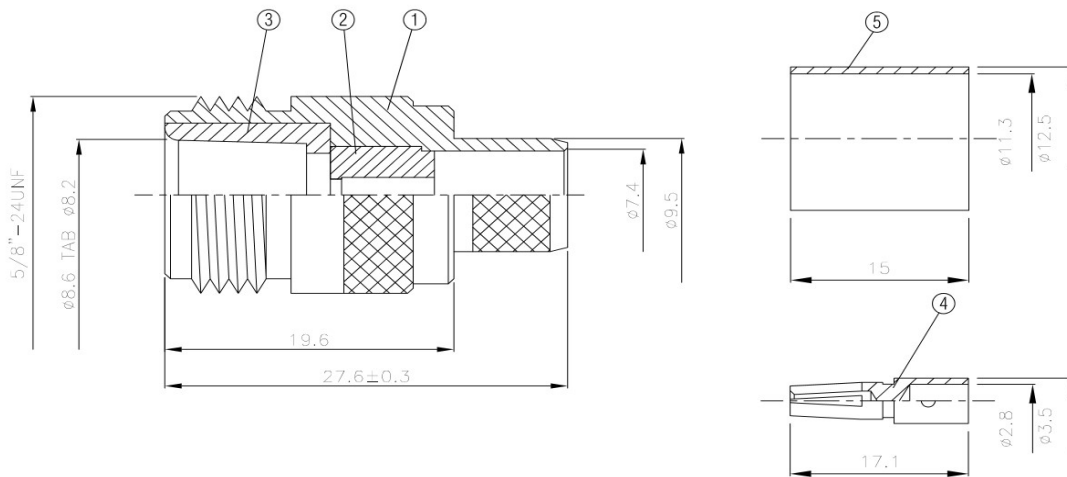

N-657

N Kupplung crimp / RF400

NO	DESCRIPTION	MATERIAL	Q'TY	FINISH
1	BODY 1	BRASS	1	NICKEL
2	INSULATION	TEFLON	1	TEFLON
3	BODY 2	BRASS	1	NICKEL
4	PIN	BRASS	1	GOLD
5	RING	BRASS	1	NICKEL