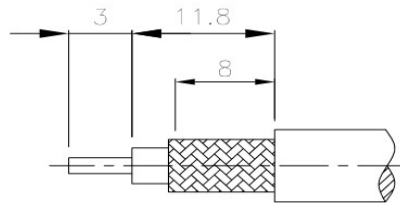

N-657

N Kupplung crimp / RF400

NO	DESCRIPTION	MATERIAL	Q'TY	FINISH
1	BODY 1	BRASS	1	NICKEL
2	INSULATION	TEFLON	1	TEFLON
3	BODY 2	BRASS	1	NICKEL
4	PIN	BRASS	1	GOLD
5	RING	BRASS	1	NICKEL