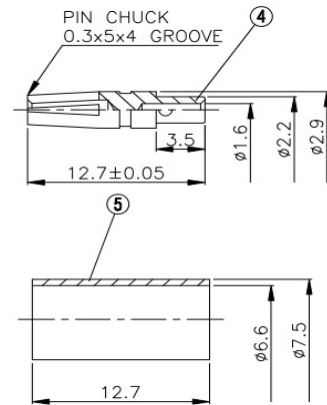

N-665

N Kupplung crimp / RF240

NO	DESCRIPTION	MATERIAL	Q' TY	FINISH
1	BODY 1	BRASS	1	NICKEL
2	INSULATION	TEFLON	1	TEFLON
3	BODY 2	BRASS	1	NICKEL
4	PIN	BRASS	1	GOLD
5	RING	BRASS	1	NICKEL