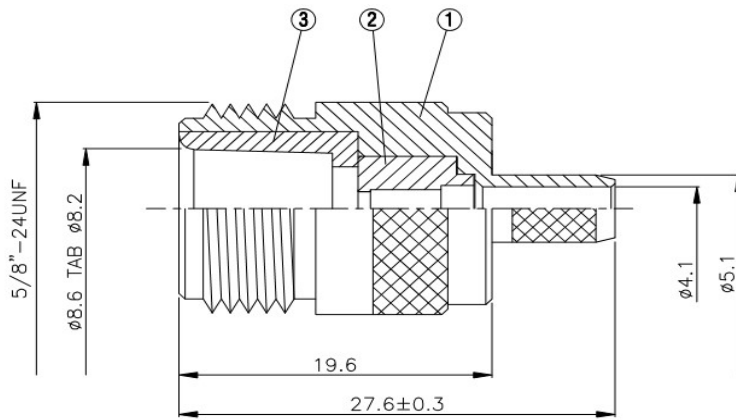

N-665

N Kupplung crimp / RF240

NO	DESCRIPTION	MATERIAL	Q' TY	FINISH
1	BODY 1	BRASS	1	NICKEL
2	INSULATION	TEFLON	1	TEFLON
3	BODY 2	BRASS	1	NICKEL
4	PIN	BRASS	1	GOLD
5	RING	BRASS	1	NICKEL