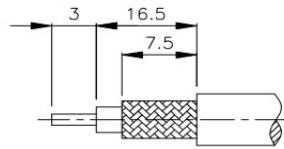

## N Winkelstecker crimp / RF240

NO	DESCRIPTION	MATERIAL	Q' TY	FINISH
1	BODY 1	BRASS	1	NICKEL
2	PIN	BRASS	1	GOLD
3	INSULATION	TEFLON	1	TEFLON
4	WARSHER	PH.BRONZE	1	NICKEL
5	GASKET	SI RUBBER	1	RUBBER
6	BODY 2	BRASS	1	NICKEL
7	BODY 3	BRASS	1	NICKEL
8	BODY 4	BRASS	1	NICKEL
9	WASHER	BRASS	1	NICKEL
10	RING	BRASS	1	NICKEL