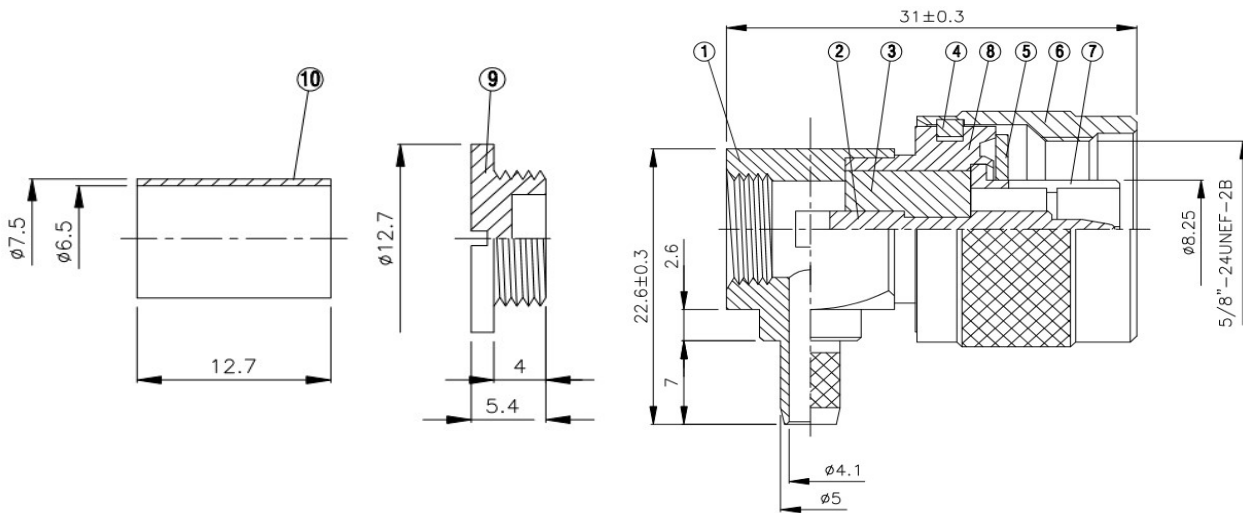

# N-666

## N Winkelstecker crimp / RF240

NO	DESCRIPTION	MATERIAL	Q' TY	FINISH
1	BODY 1	BRASS	1	NICKEL
2	PIN	BRASS	1	GOLD
3	INSULATION	TEFLON	1	TEFLON
4	WARSHER	PH.BRONZE	1	NICKEL
5	GASKET	SI RUBBER	1	RUBBER
6	BODY 2	BRASS	1	NICKEL
7	BODY 3	BRASS	1	NICKEL
8	BODY 4	BRASS	1	NICKEL
9	WASHER	BRASS	1	NICKEL
10	RING	BRASS	1	NICKEL