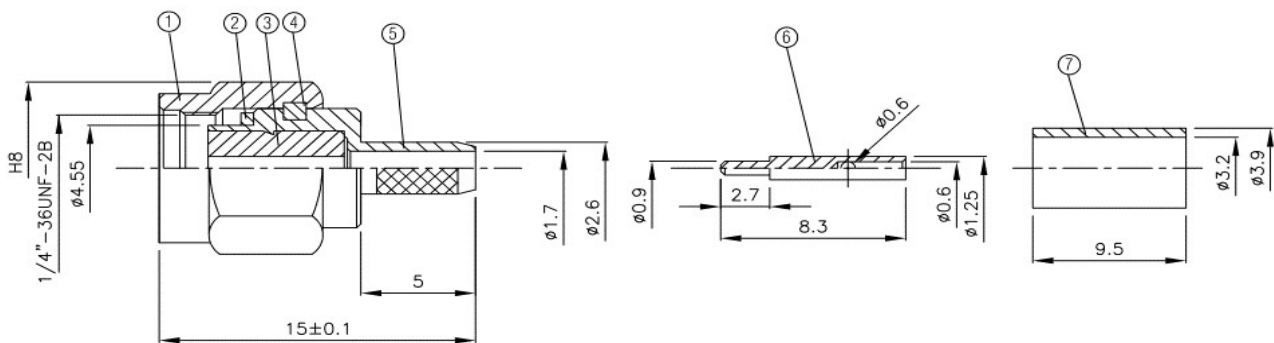

SA-1312-A

SMA Stecker crimp / RG174, RG316

NO	DESCRIPTION	MATERIAL	Q'TY	FINISH
1	SHELL	BRASS	1	GOLD
2	GASKET	SI RUBBER	1	RUBBER
3	INSULATION	TEFLON	1	TEFLON
4	WASHER	PH.BRONZE	1	GOLD
5	BODY	BRASS	1	GOLD
6	PIN	BRASS	1	GOLD
7	RING	BRASS	1	GOLD