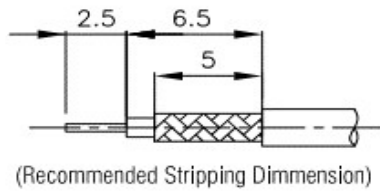

SA-1312-A

SMA Stecker crimp / RG174, RG316

NO	DESCRIPTION	MATERIAL	Q'TY	FINISH
1	SHELL	BRASS	1	GOLD
2	GASKET	SI RUBBER	1	RUBBER
3	INSULATION	TEFLON	1	TEFLON
4	WASHER	PH.BRONZE	1	GOLD
5	BODY	BRASS	1	GOLD
6	PIN	BRASS	1	GOLD
7	RING	BRASS	1	GOLD