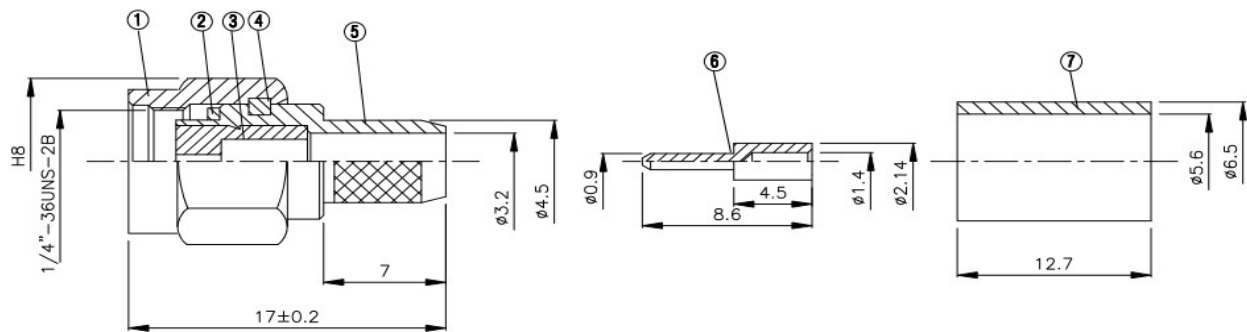

SA-1312

SMA Stecker crimp / RG58, RF195, HF50

NO	DESCRIPTION	MATERIAL	Q'TY	FINISH
1	SHELL	BRASS	1	GOLD
2	GASKET	SI RUBBER	1	RUBBER
3	INSULATION	TEFLON	1	TEFLON
4	WASHER	PH.BRONZE	1	GOLD
5	BODY	BRASS	1	NICKEL
6	PIN	BRASS	1	NICKEL
7	RING	BRASS	1	NICKEL