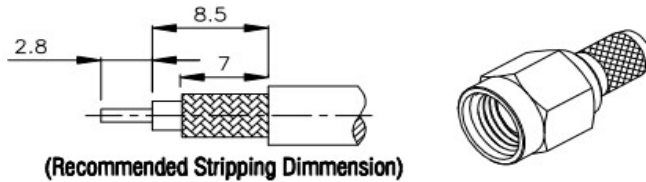

SA-1312

SMA Stecker crimp / RG58, RF195, HF50

NO	DESCRIPTION	MATERIAL	Q'TY	FINISH
1	SHELL	BRASS	1	GOLD
2	GASKET	SI RUBBER	1	RUBBER
3	INSULATION	TEFLON	1	TEFLON
4	WASHER	PH.BRONZE	1	GOLD
5	BODY	BRASS	1	NICKEL
6	PIN	BRASS	1	NICKEL
7	RING	BRASS	1	NICKEL