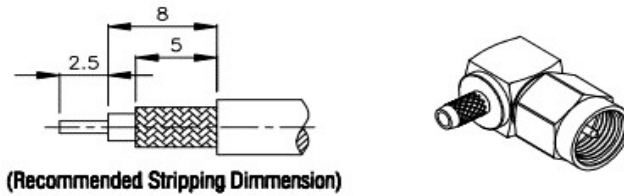

SA-1316-A

SMA Winkel crimp / RG174, RG316

NO	DESCRIPTION	MATERIAL	Q' TY	FINISH
1	SHELL	BRASS	1	NICKEL
2	GASKET	SI RUBBER	1	RUBBER
3	WASHER	PH.BRONZE	1	NICKEL
4	INSULATION	TEFLON	1	TEFLON
5	PIN	BRASS	1	GOLD
6	BODY	BRASS	1	NICKEL
7	INSULATION	TEFLON	1	TEFLON
8	WASHER	BRASS	1	NICKEL
9	BODY	BRASS	1	NICKEL
10	RING	BRASS	1	NICKEL