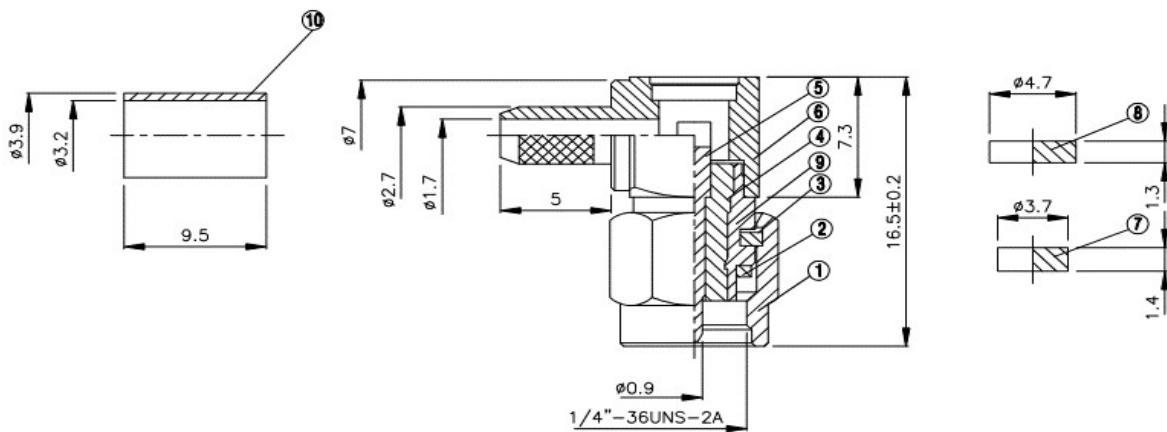

SA-1316-A

SMA Winkel crimp / RG174, RG316

NO	DESCRIPTION	MATERIAL	Q' TY	FINISH
1	SHELL	BRASS	1	NICKEL
2	GASKET	SI RUBBER	1	RUBBER
3	WASHER	PH.BRONZE	1	NICKEL
4	INSULATION	TEFLON	1	TEFLON
5	PIN	BRASS	1	GOLD
6	BODY	BRASS	1	NICKEL
7	INSULATION	TEFLON	1	TEFLON
8	WASHER	BRASS	1	NICKEL
9	BODY	BRASS	1	NICKEL
10	RING	BRASS	1	NICKEL