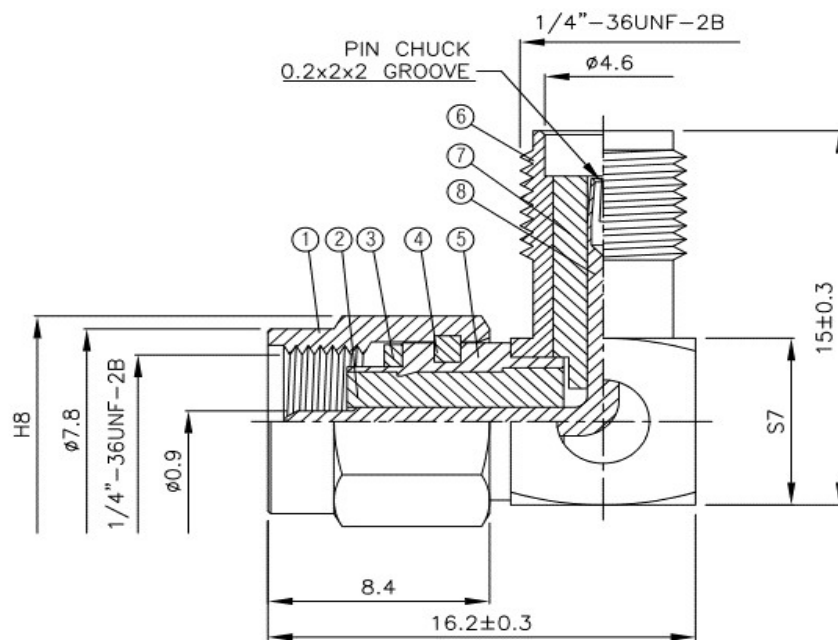

SA-1352

SMA Winkelstecker / Kupplung

NO	DESCRIPTION	MATERIAL	Q' TY	FINISH
1	BODY 1	BRASS	1	NICKEL
2	INSULATION 1	TEFLON	1	TEFLON
3	GASKET	SI RUBBER	1	RUBBER
4	WASHER	PH.BRONZE	1	NICKEL
5	BODY 2	BRASS	1	NICKEL
6	BODY 3	BRASS	1	NICKEL
7	INSULATION 2	TEFLON	1	TEFLON
8	PIN	PH.BRONZE	1	GOLD