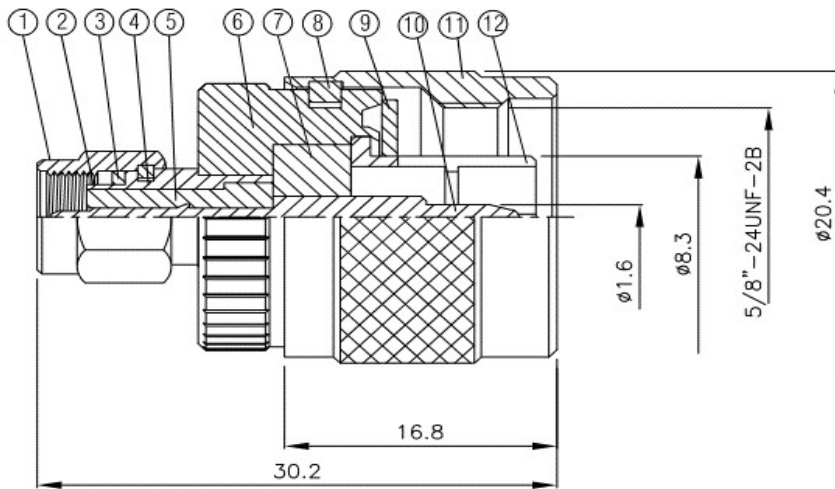

# SA-1360

## SMA Stecker / N-Stecker

NO	DESCRIPTION	MATERIAL	Q' TY	FINISH
1	BODY 1	BRASS	1	NICKEL
2	BODY 2	BRASS	1	NICKEL
3	RUBBER 1	SI RUBBER	1	RUBBER
4	WASHER	PH.BRONZE	1	NICKEL
5	INSULATION	TEFLON	1	TEFLON
6	BODY 4	BRASS	1	NICKEL
7	INSULATION	TEFLON	1	TEFLON
8	WASHER	BRASS	1	NICKEL
9	RUBBER 2	SI RUBBER	1	RUBBER
10	PIN	BRASS	1	GOLD
11	BODY 5	BRASS	1	NICKEL
12	BODY 6	BRASS	1	NICKEL