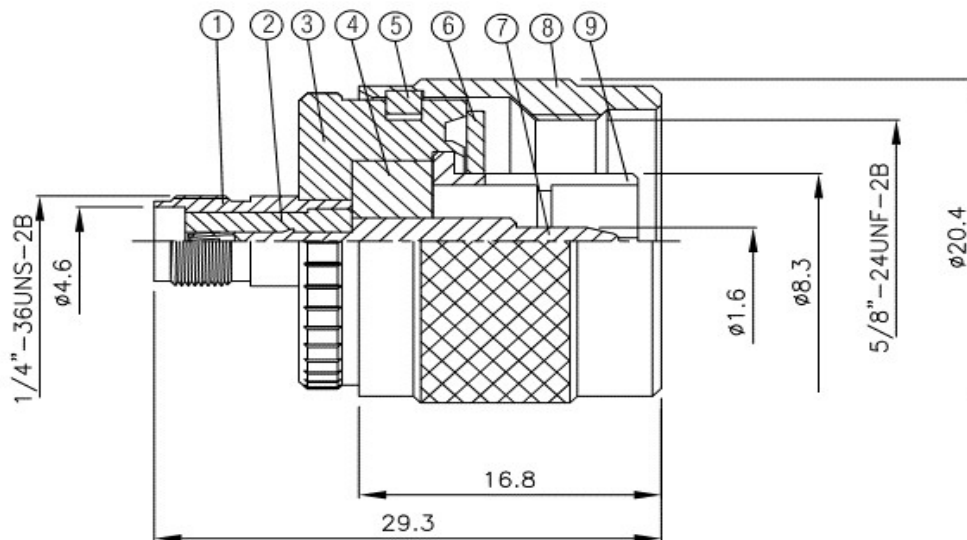

SA-1361 SMA Kupplung / N Stecker

NO	DESCRIPTION	MATERIAL	Q' TY	FINISH
1	BODY 1	BRASS	1	NICKEL
2	INSULATION	TEFLON	1	TEFLON
3	BODY 2	BRASS	1	NICKEL
4	INSULATION	TEFLON	1	TEFLON
5	WASHER	BRASS	1	NICKEL
6	RUBBER	SI RUBBER	1	RUBBER
7	PIN	PH.BRONZE	1	GOLD
8	BODY 3	BRASS	1	NICKEL
9	BODY 4	BRASS	1	NICKEL