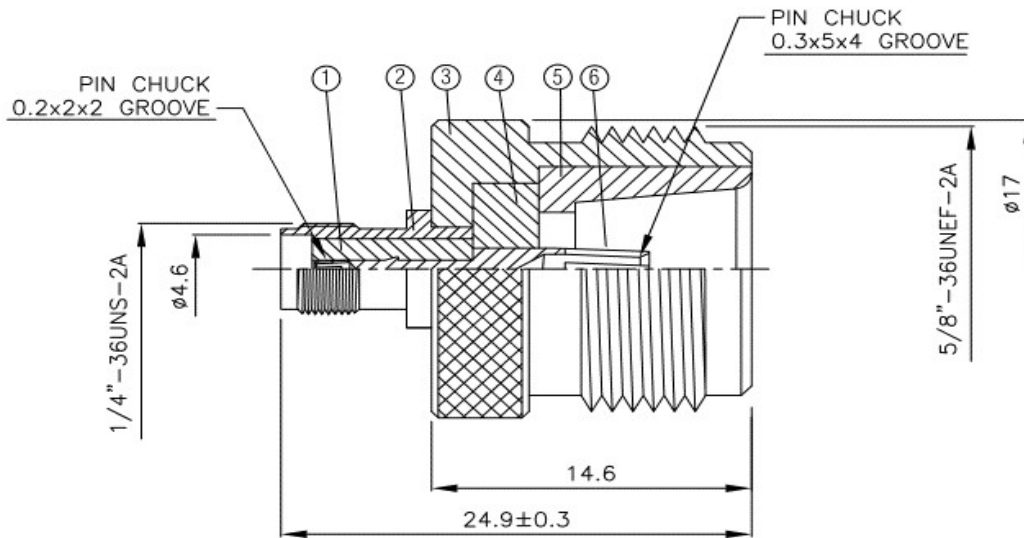

# SA-1363

## SMA Kupplung / N Kupplung

NO	DESCRIPTION	MATERIAL	Q' TY	FINISH
1	INSULATION 1	TEFLON	1	TEFLON
2	BODY 1	BRASS	1	NICKEL
3	BODY 2	BRASS	1	NICKEL
4	INSULATION 2	TEFLON	1	TEFLON
5	BODY 3	BRASS	1	NICKEL
6	PIN	PH.BRONZE	1	GOLD