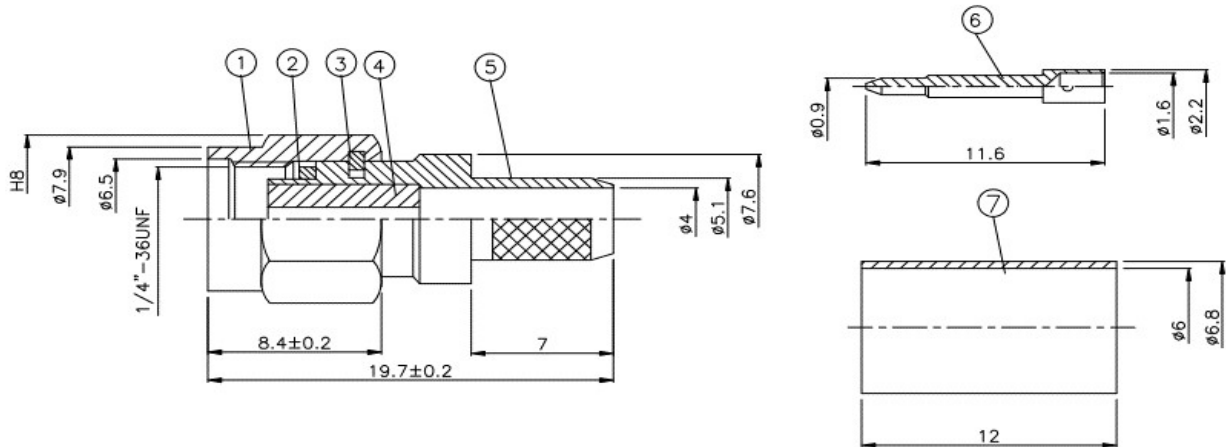

SA-1364

SMA Stecker crimp / RF240

NO	DESCRIPTION	MATERIAL	Q' TY	FINISH
1	SHELL	BRASS	1	NICKEL
2	GASKET	SI RUBBER	1	RUBBER
3	WASHER	BRASS	1	NICKEL
4	INSULATION	TEFLON	1	TEFLON
5	BODY	BRASS	1	NICKEL
6	PIN	BRASS	1	GOLD
7	RING	BRASS	1	NICKEL