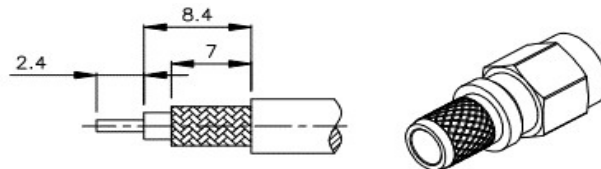

SA-1364

SMA Stecker crimp / RF240

NO	DESCRIPTION	MATERIAL	Q' TY	FINISH
1	SHELL	BRASS	1	NICKEL
2	GASKET	SI RUBBER	1	RUBBER
3	WASHER	BRASS	1	NICKEL
4	INSULATION	TEFLON	1	TEFLON
5	BODY	BRASS	1	NICKEL
6	PIN	BRASS	1	GOLD
7	RING	BRASS	1	NICKEL