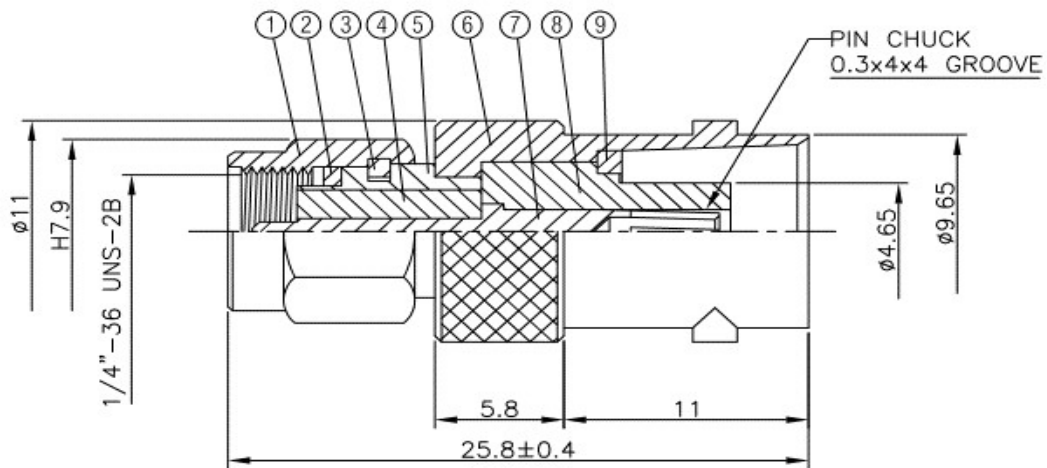

SA-1366

SMA Stecker / BNC Kupplung

NO	DESCRIPTION	MATERIAL	Q' TY	FINISH
1	SHELL	BRASS	1	NICKEL
2	GASKET	RUBBER	1	RUBBER
3	WASHER	BRASS	1	NICKEL
4	INSULATION	TEFLON	1	TEFLON
5	BODY 1	BRASS	1	NICKEL
6	BODY 2	BRASS	1	NICKEL
7	PIN	BRASS	1	GOLD
8	INSULATION	TEFLON	1	TEFLON
9	WASHER	BRASS	1	NICKEL