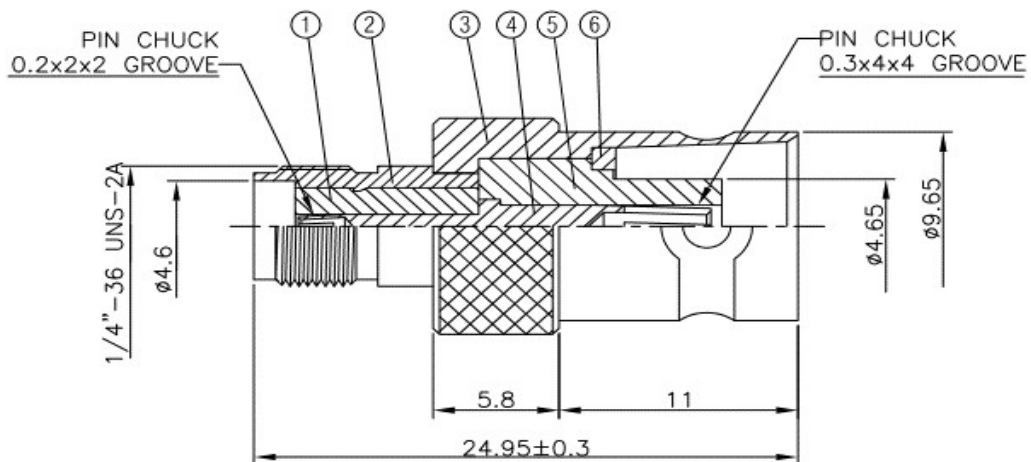

# SA-1367 SMA Kupplung / BNC Kupplung

NO	DESCRIPTION	MATERIAL	Q' TY	FINISH
1	INSULATION	TEFLON	1	TEFLON
2	BODY 1	BRASS	1	NICKEL
3	BODY 2	BRASS	1	NICKEL
4	PIN	PH.BRONZE		GOLD
5	INSULATION	TEFLON	1	TEFLON
6	WASHER	BRASS	1	NICKEL