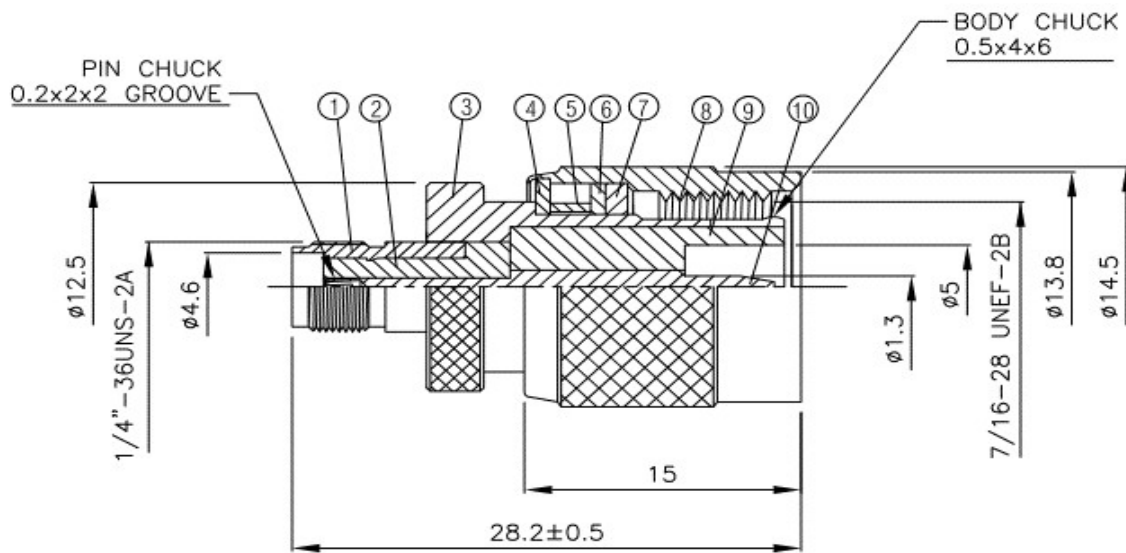

## SMA Kupplung / TNC Stecker

NO	DESCRIPTION	MATERIAL	Q' TY	FINISH
1	BODY 1	BRASS	1	NICKEL
2	INSULATION 1	TEFLON	1	TEFLON
3	BODY2	BRASS	1	NICKEL
4	WASHER	BRASS	1	BRASS
5	SPRING	BRASS	1	NICKEL
6	WASHER	BRASS	1	NICKEL
7	GASKET	SI RUBBER	1	RUBBER
8	BODY 3	BRASS	1	NICKEL
9	INSULATION 2	TEFLON	1	TEFLON
10	PIN	PH.BRONZE	1	GOLD