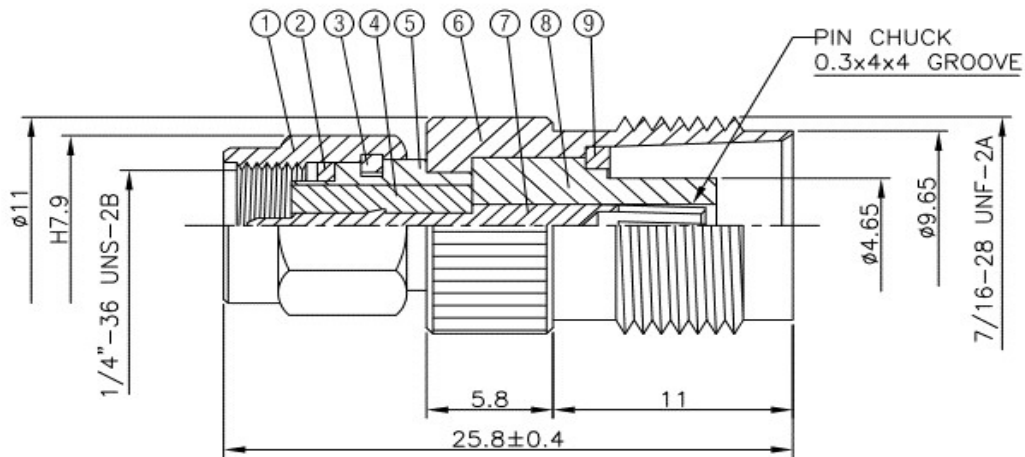

SA-1370

SMA Stecker / TNC Kupplung

NO	DESCRIPTION	MATERIAL	Q' TY	FINISH
1	SHELL	BRASS	1	NICKEL
2	GASKET	RUBBER	1	RUBBER
3	WASHER	BRASS	1	NICKEL
4	INSULATION	TEFLON	1	TEFLON
5	BODY 1	BRASS	1	NICKEL
6	BODY 2	BRASS	1	NICKEL
7	PIN	BRASS	1	GOLD
8	INSULATION	TEFLON	1	TEFLON
9	WASHER	BRASS	1	NICKEL