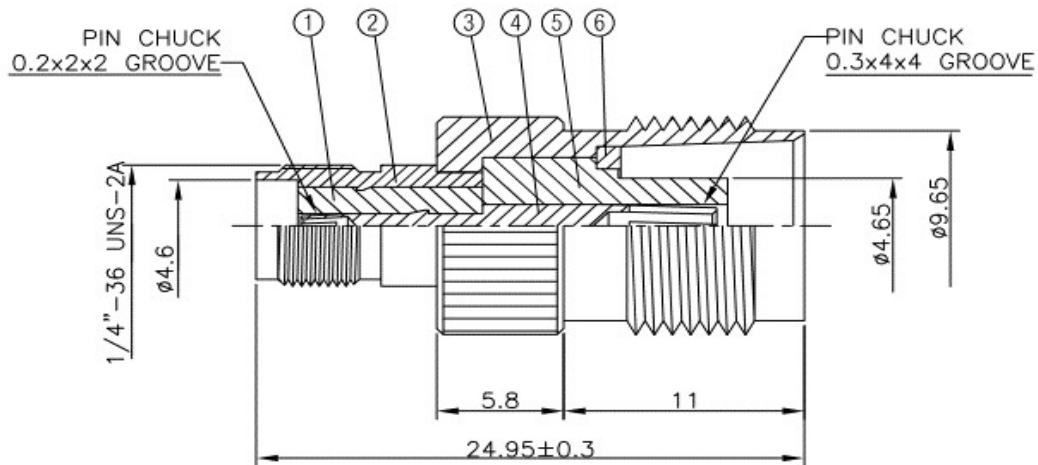

SA-1371

SMA Kupplung / TNC Kupplung

NO	DESCRIPTION	MATERIAL	Q' TY	FINISH
1	INSULATION	TEFLON	1	TEFLON
2	BODY 1	BRASS	1	NICKEL
3	BODY 2	BRASS	1	NICKEL
4	PIN	PH.BRONZE		GOLD
5	INSULATION	TEFLON	1	TEFLON
6	WASHER	BRASS	1	NICKEL